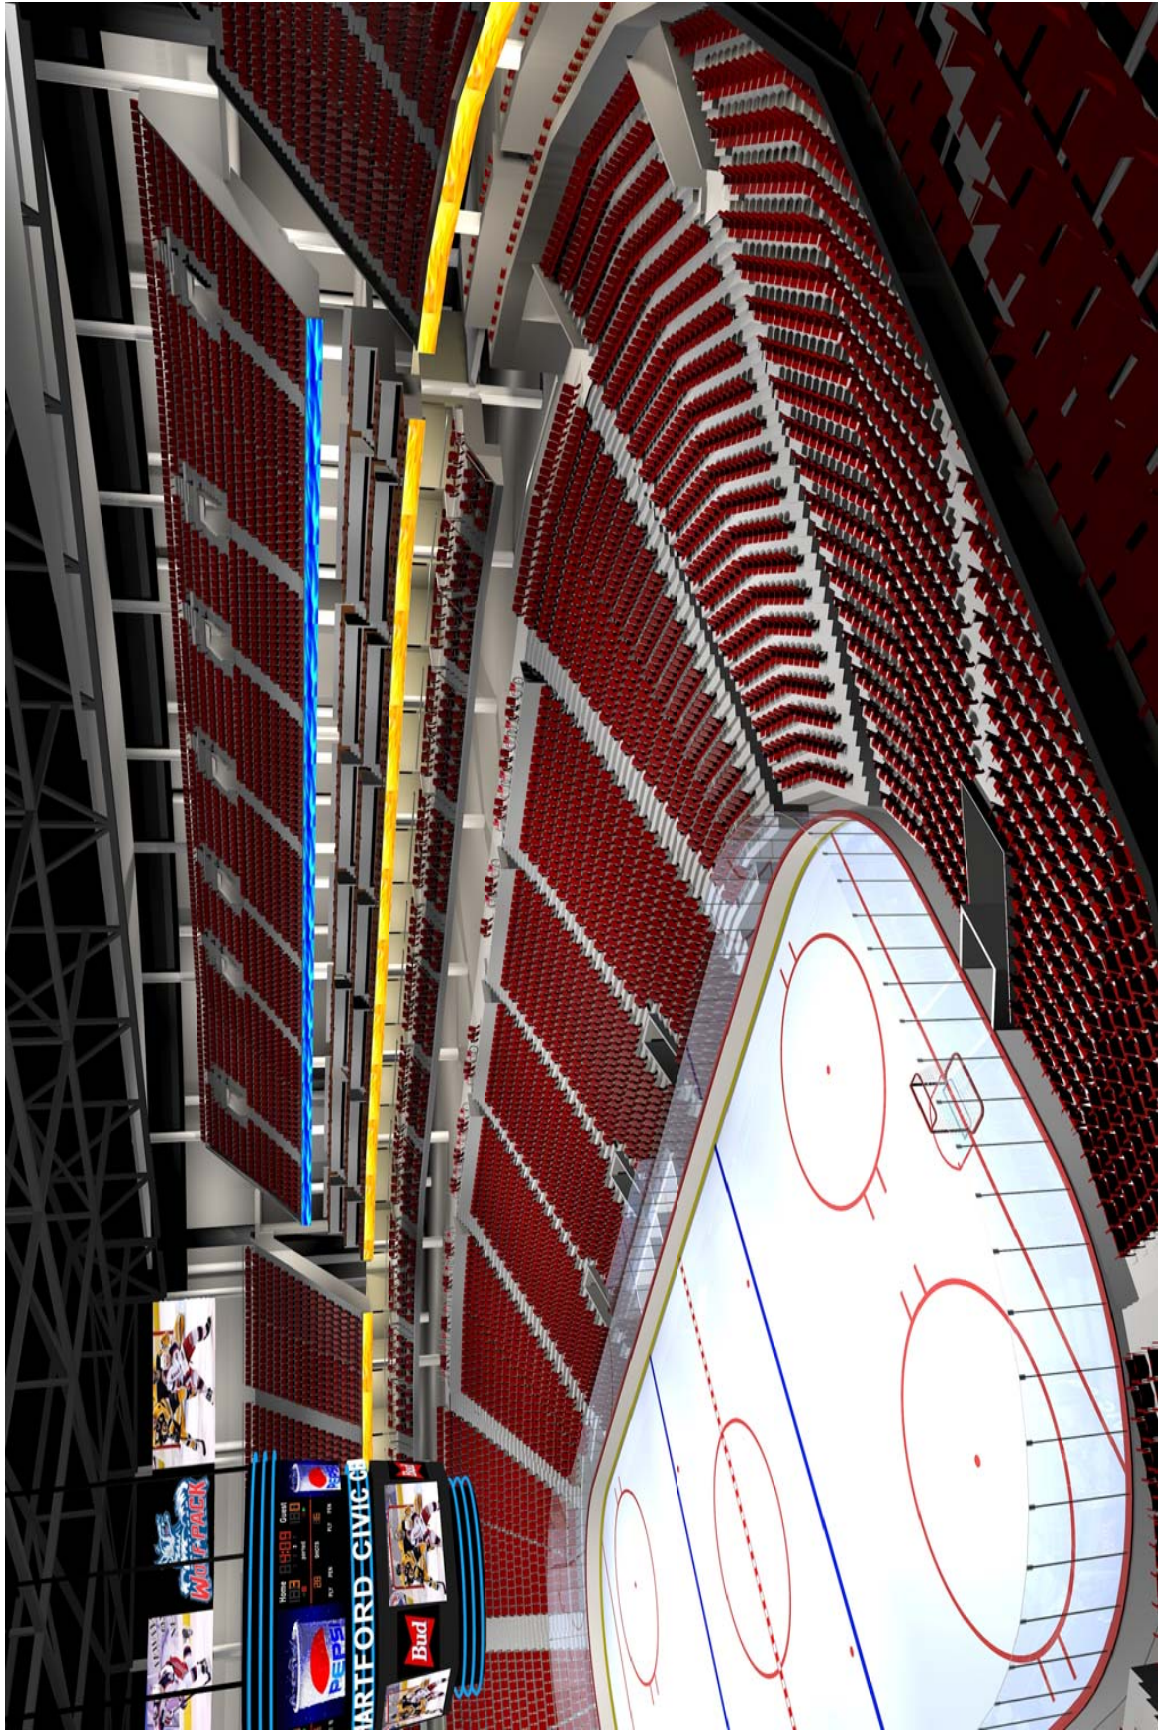

SPORT

**City of Hartford
New Downtown Arena Study**

July 2007

SPORT

**City of Hartford
New Downtown Arena Study**

July 2007

**City of Hartford
New Downtown Arena Study**

July 2007

SPORT

**City of Hartford
New Downtown Arena Study**

July 2007

SPORT

**City of Hartford
New Downtown Arena Study**

July 2007