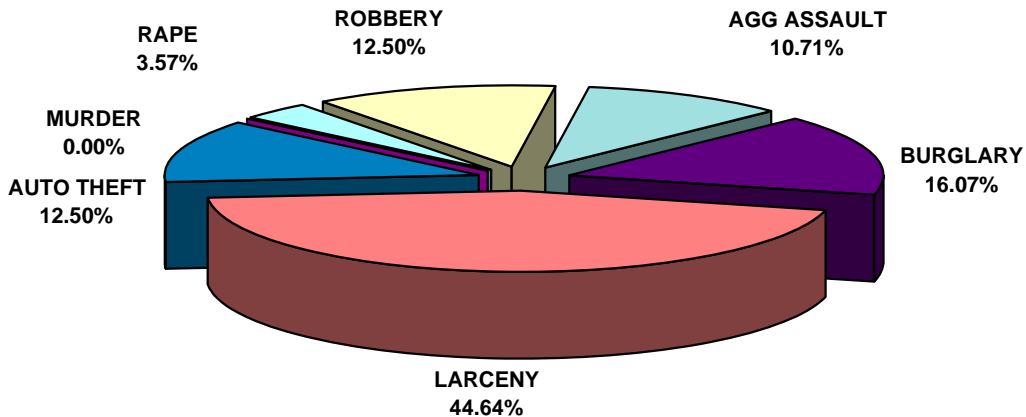

CITY OF HARTFORD POLICE DEPARTMENT -- DARYL K. ROBERTS, CHIEF OF POLICE

HARTFORD POLICE DEPARTMENT
MONTHLY CRIME SUMMARY

PUBLISHED BY THE CRIME ANALYSIS UNIT

PART 1 CRIME STATISTICS

DECEMBER 2006

MONTHLY

WEED AND SEED
SPECIAL REPORT EDITION

Reporting Period: DECEMBER 1 - DECEMBER 31, 2006

			Per Cent
	2005	2006	Change
MURDER	1	0	-100.0%
RAPE	1	2	+100.0%
ROBBERY	5	7	+40.0%
AGG ASSAULT	15	6	-60.0%
BURGLARY	7	9	+28.6%
LARCENY	43	25	-41.9%
AUTO THEFT	10	7	-30.0%
TOTALS	82	56	-31.7%

NARCOTICS ARRESTS	68	62	-8.8%
SHOOTING INCIDENTS	5	2	-60.0%
SHOOTING VICTIMS	5	2	-60.0%

**PERCENTAGE OF TOTAL OF EACH PART 1 CRIME
FOR WEED & SEED FOCUS AREA
DECEMBER 2006**

HARTFORD POLICE DEPARTMENT
MONTHLY CRIME SUMMARY