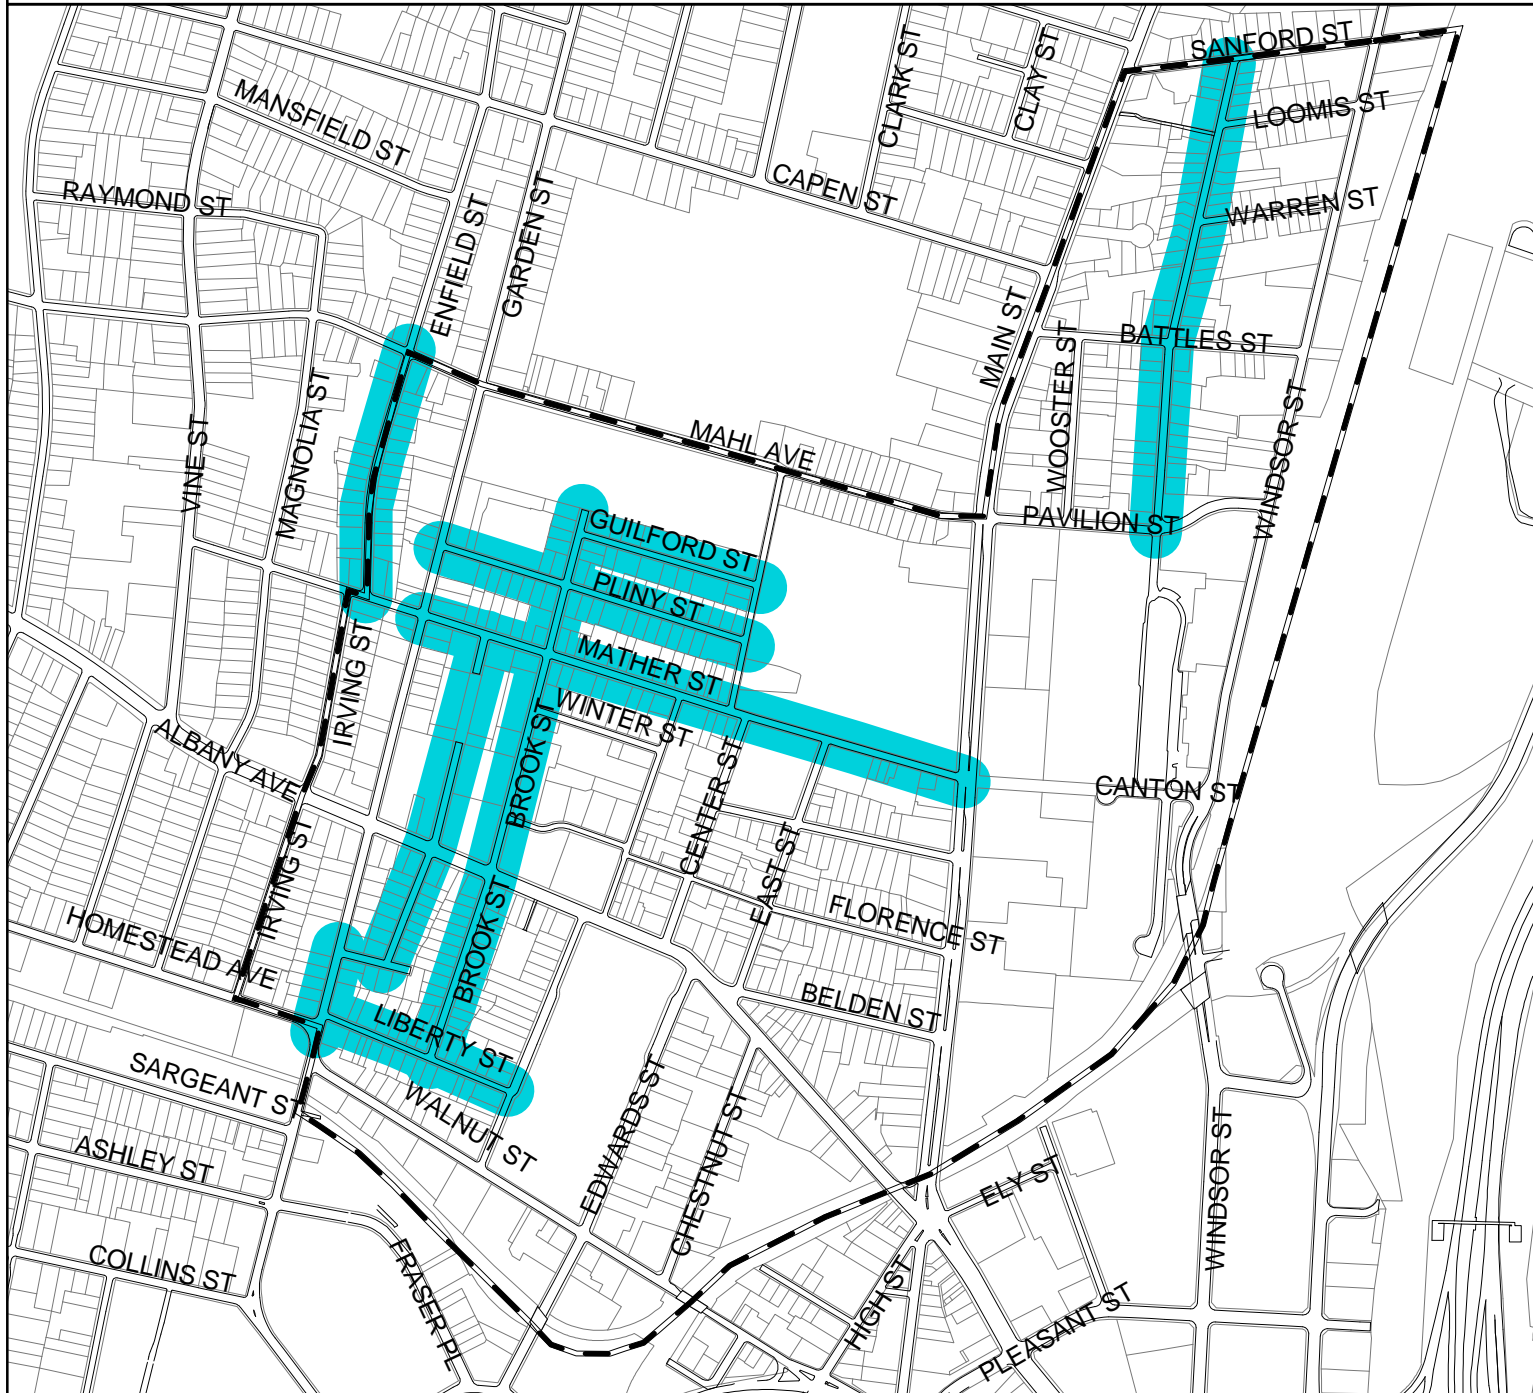

Clay Arsenal NRZ -- Hartford, Connecticut

Housing Rehabilitation Target Areas

TPA
Design Group

Planning
Engineering
Landscape
Architecture
85 Willow Street
New Haven, CT 06511
Tel (203) 562-2181

Map Source: MDC and City of Hartford
Map Created By: Fitzgerald & Halliday, Inc.