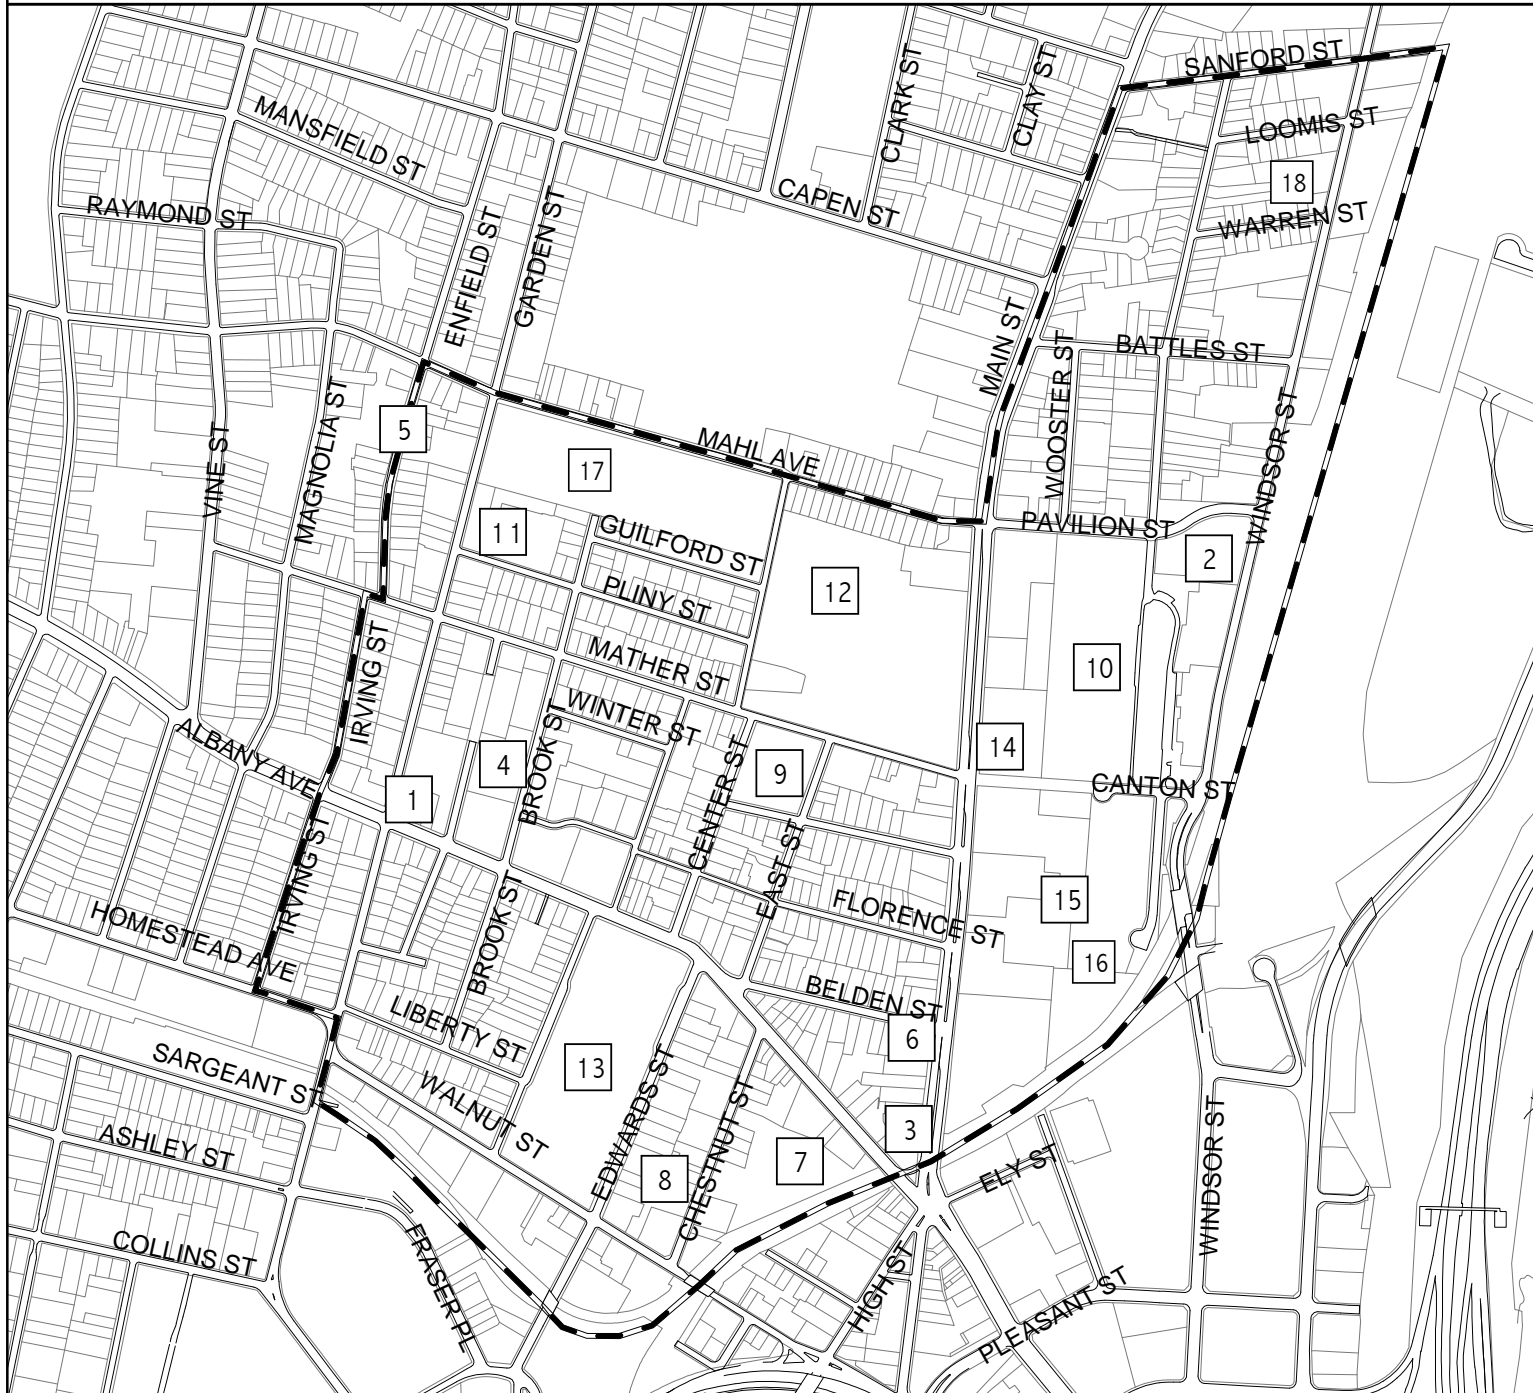

# Clay Arsenal NRZ -- Hartford, Connecticut

## Context Locations

ID	SITE
1	Community Health Services
2	Community Renewal Team
3	Craftery
4	DeLuco Park
5	Enfield Street Initiative
6	Fire Station
7	Hartford Lumber
8	House of Bread
9	Lozada Park
10	Mary Sheppard Place
11	My Sister's Place
12	Old North Cemetery
13	Quirk Middle School
14	Ropkins Library
15	Sand Apartments
16	St. Patrick's Cemetery
17	Sand Teenage Center
18	Willie Ware Community Center