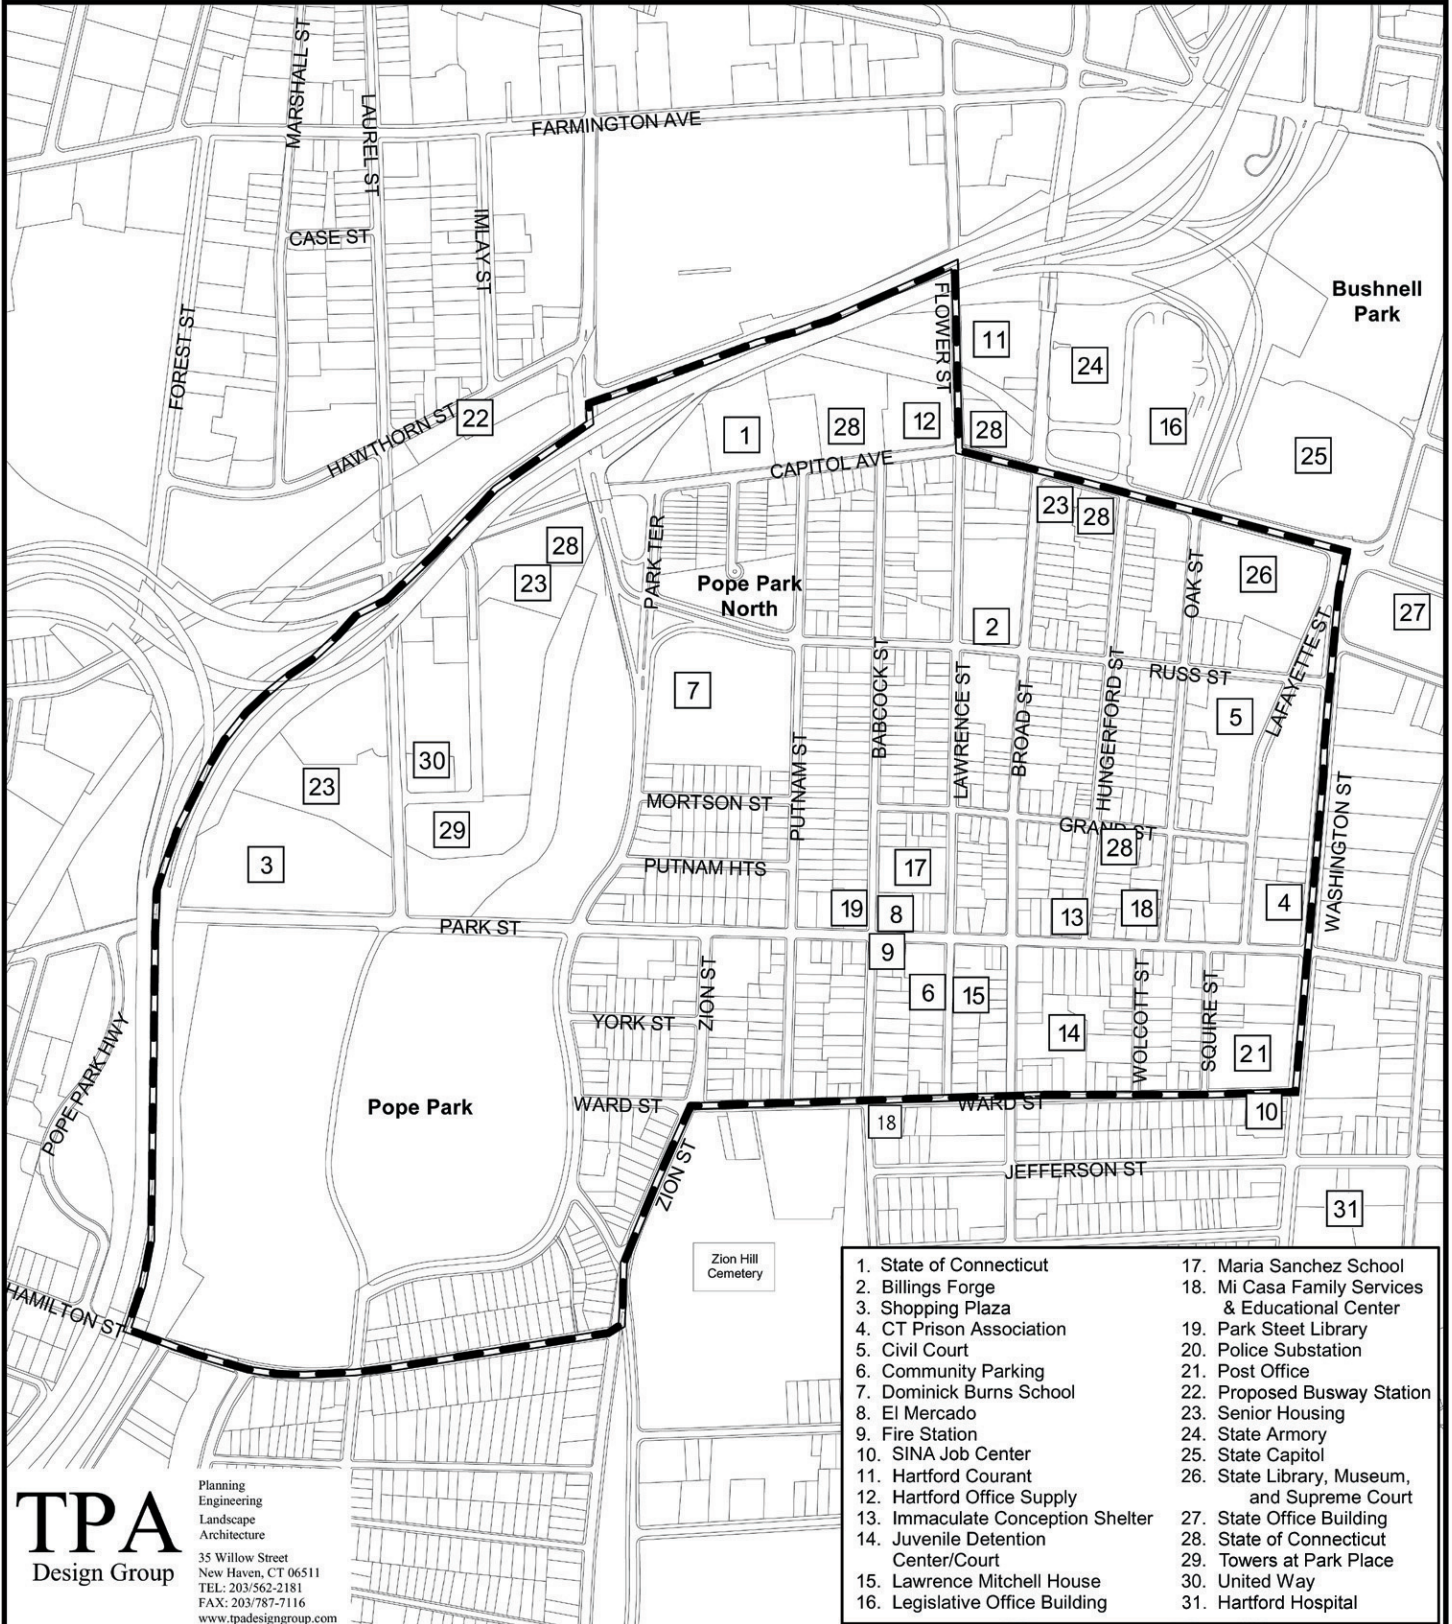

CONTEXT

North Frog Hollow NRZ -- Hartford, Connecticut

TPA
Design Group

Planning
Engineering
Landscape
Architecture
35 Willow Street
New Haven, CT 06511
TEL: 203/562-2181
FAX: 203/787-7116
www.tpadesigngroup.com

500 0 500 Feet

NRZ Boundary

Map Source: MDC and City of Hartford
Map Created By: Fitzgerald & Halliday, Inc.