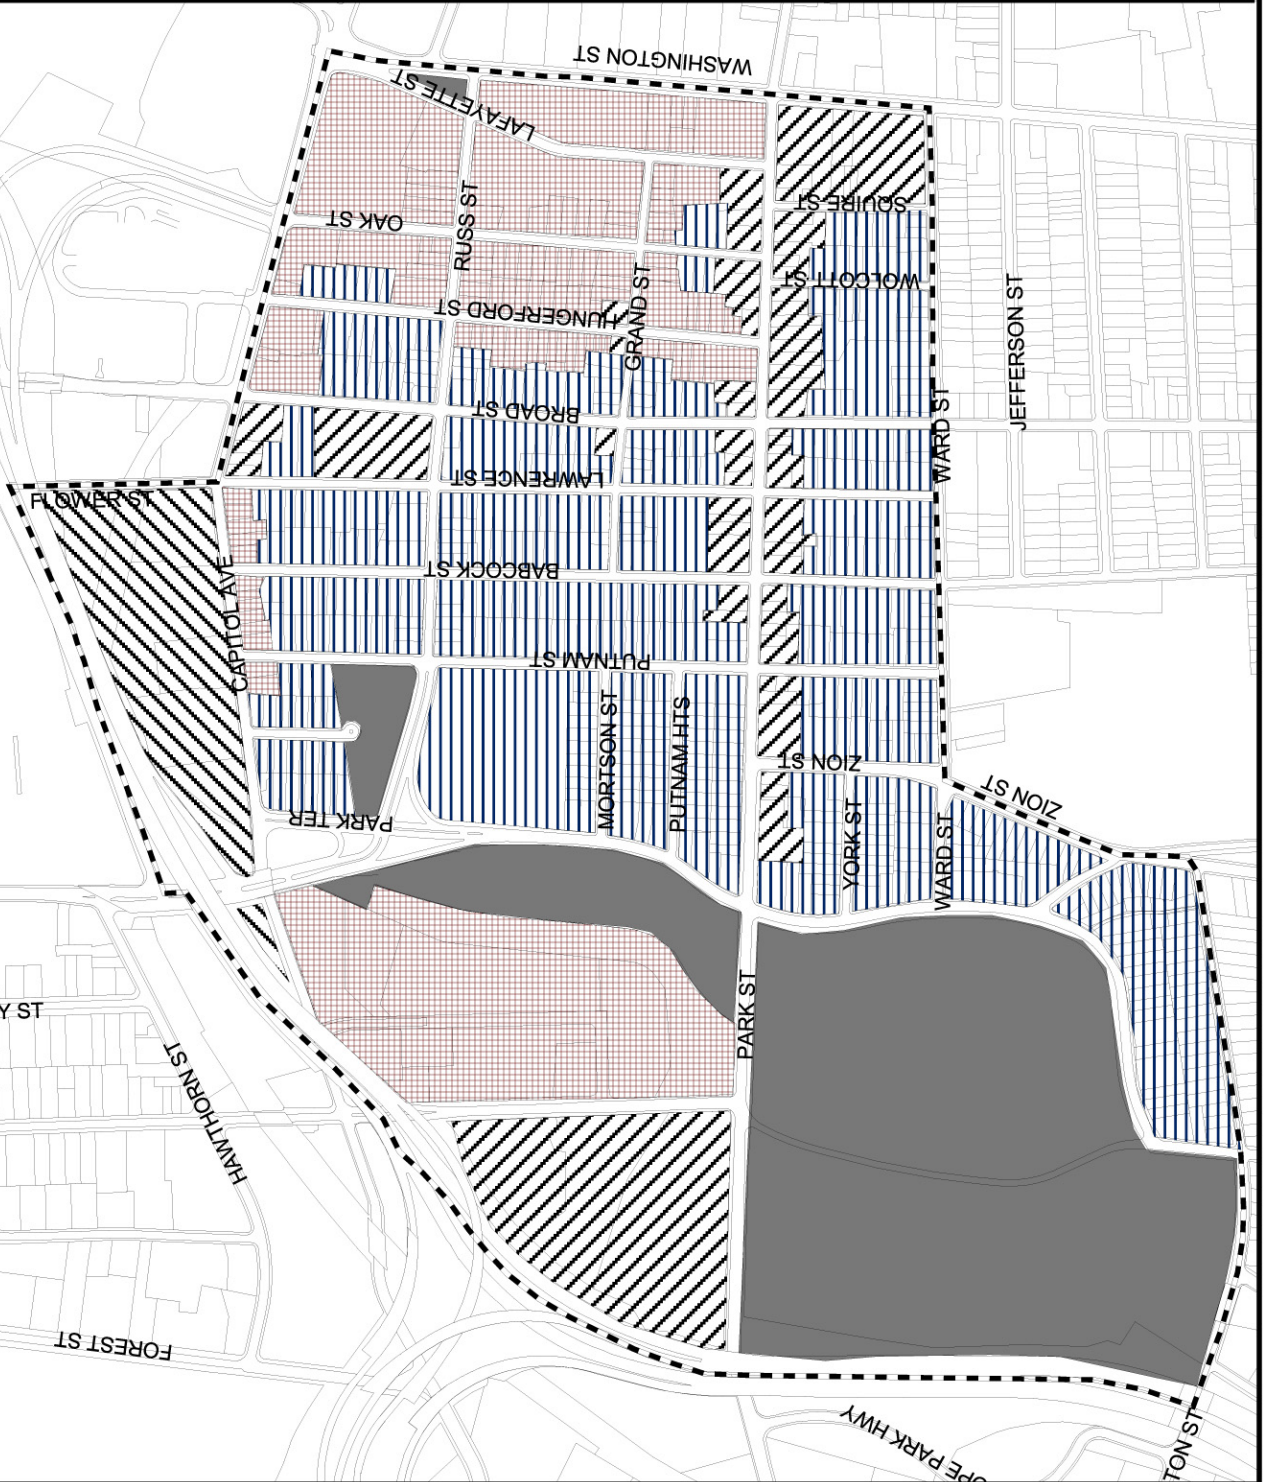

# North Frog Hollow NRZ -- Hartford, Connecticut

## Generalized Zoning

-  Business
-  Commercial
-  Park
-  Residential/Office
-  Residential

250 0 250 500 Feet

**TPA**  
 Design Group  
 Planning  
 Engineering  
 Landscape  
 Architecture

85 Willow Street  
 New Haven, CT 06511  
 Tel (203) 562-2181