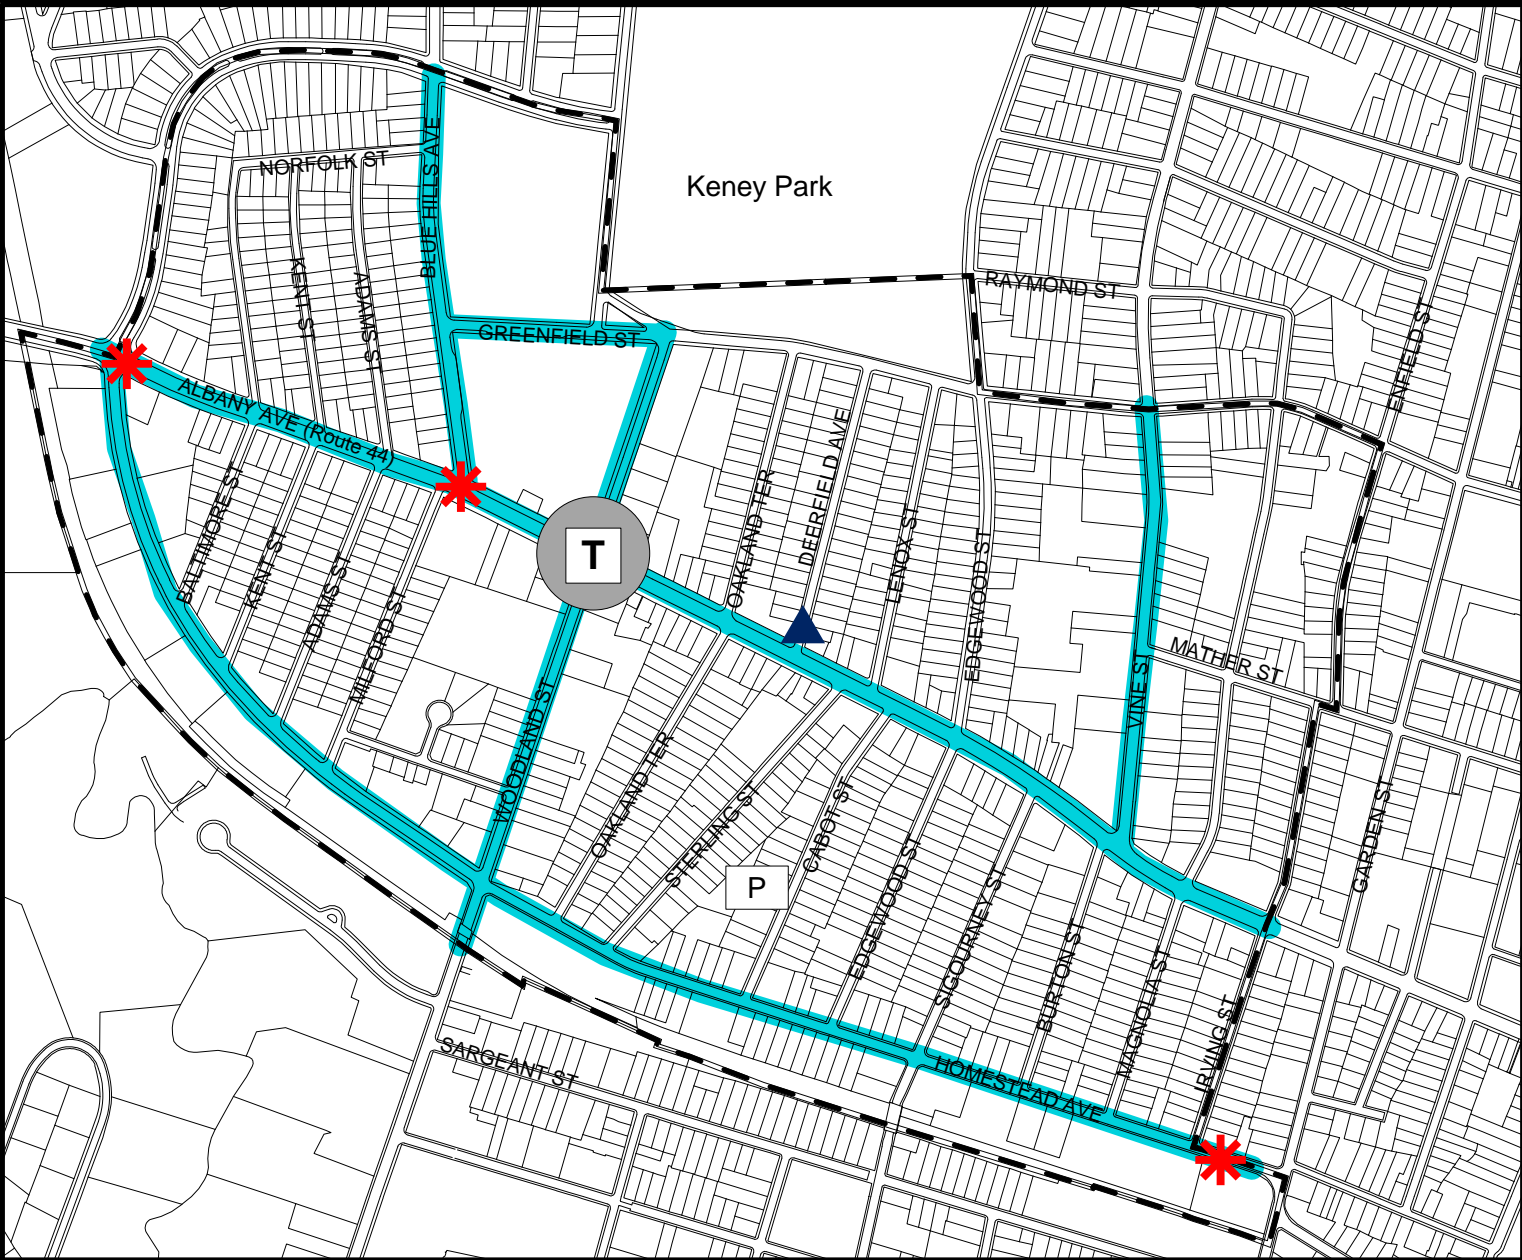

# Upper Albany NRZ -- Hatrford, CT

## PUBLIC IMPROVEMENTS

-  Streetscape Improvements
-  Gateway Improvement
-  Cabot Playground Improvement
-  Town Center
-  The Deer Statue Replaced

**TPA** Design Group  
 Planning  
 Engineering  
 Landscape  
 Architecture  
 85 Willow Street  
 New Haven, CT 06511  
 TEL: 203/562-2181